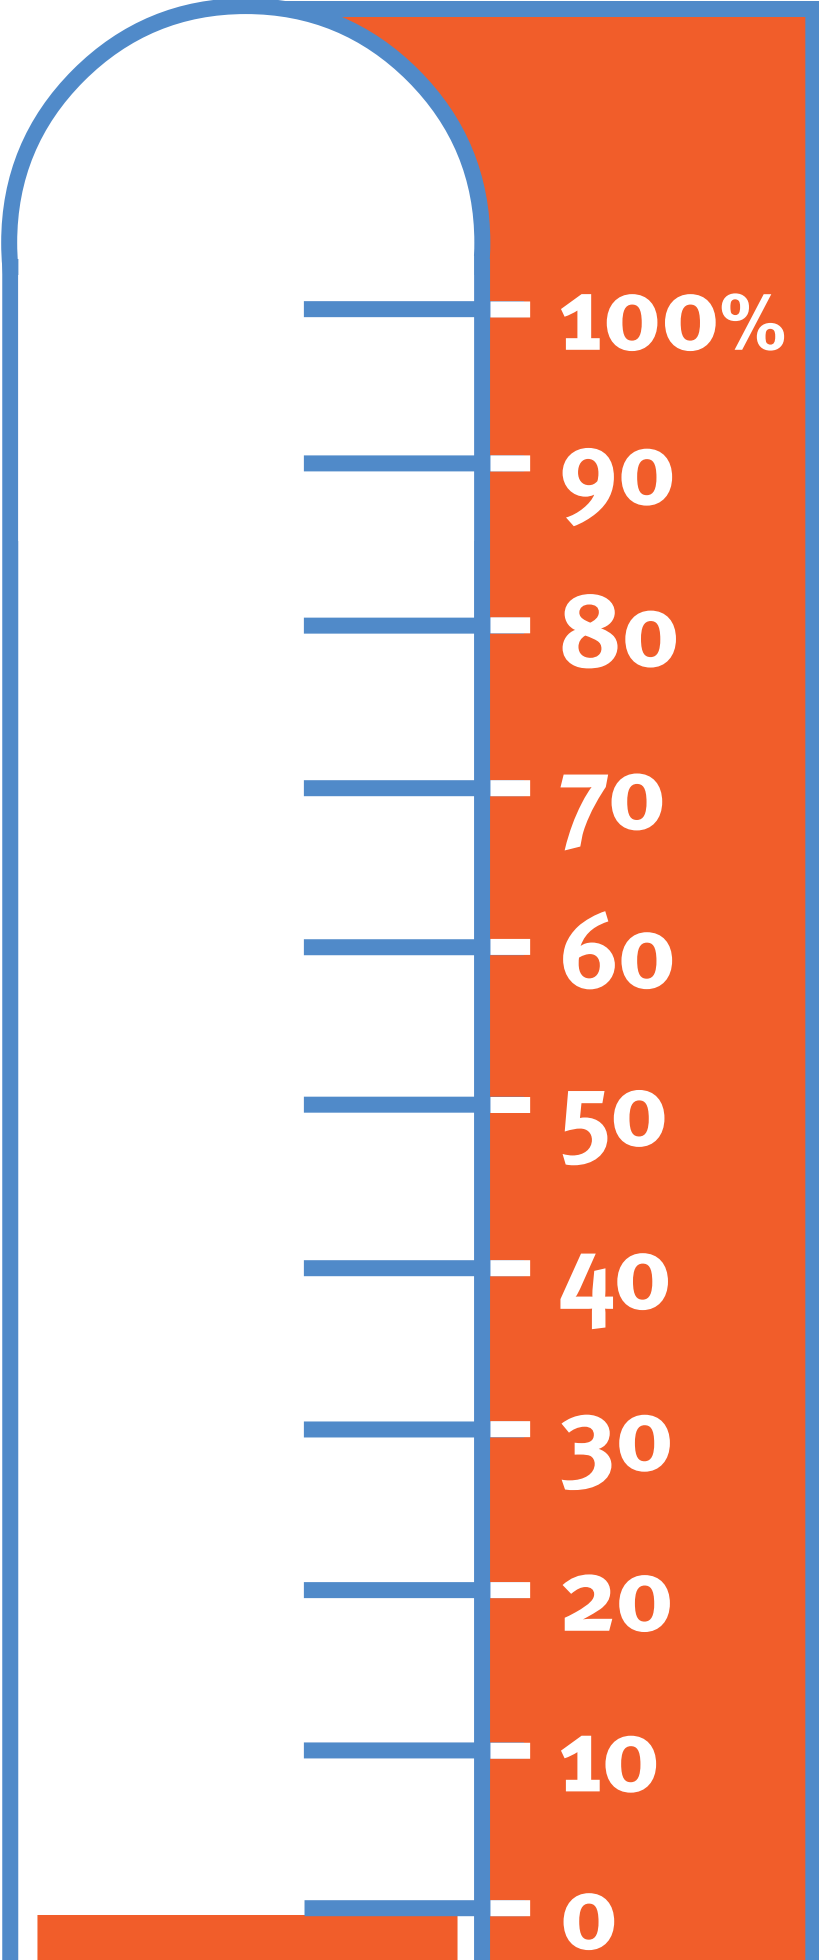

# Our Goal:

*Thank You!*

*Your gifts help  
so many people and  
improve our  
community!*

what matters.™

Your support of United Way of the Mid-South makes a difference in people's lives... and that's **what matters.™**

United Way of the Mid-South serves  
Crittenden, DeSoto, Fayette, Lauderdale, Shelby, Tate, Tipton and Tunica counties

Visit United Way online at [www.uwmidsouth.org](http://www.uwmidsouth.org)